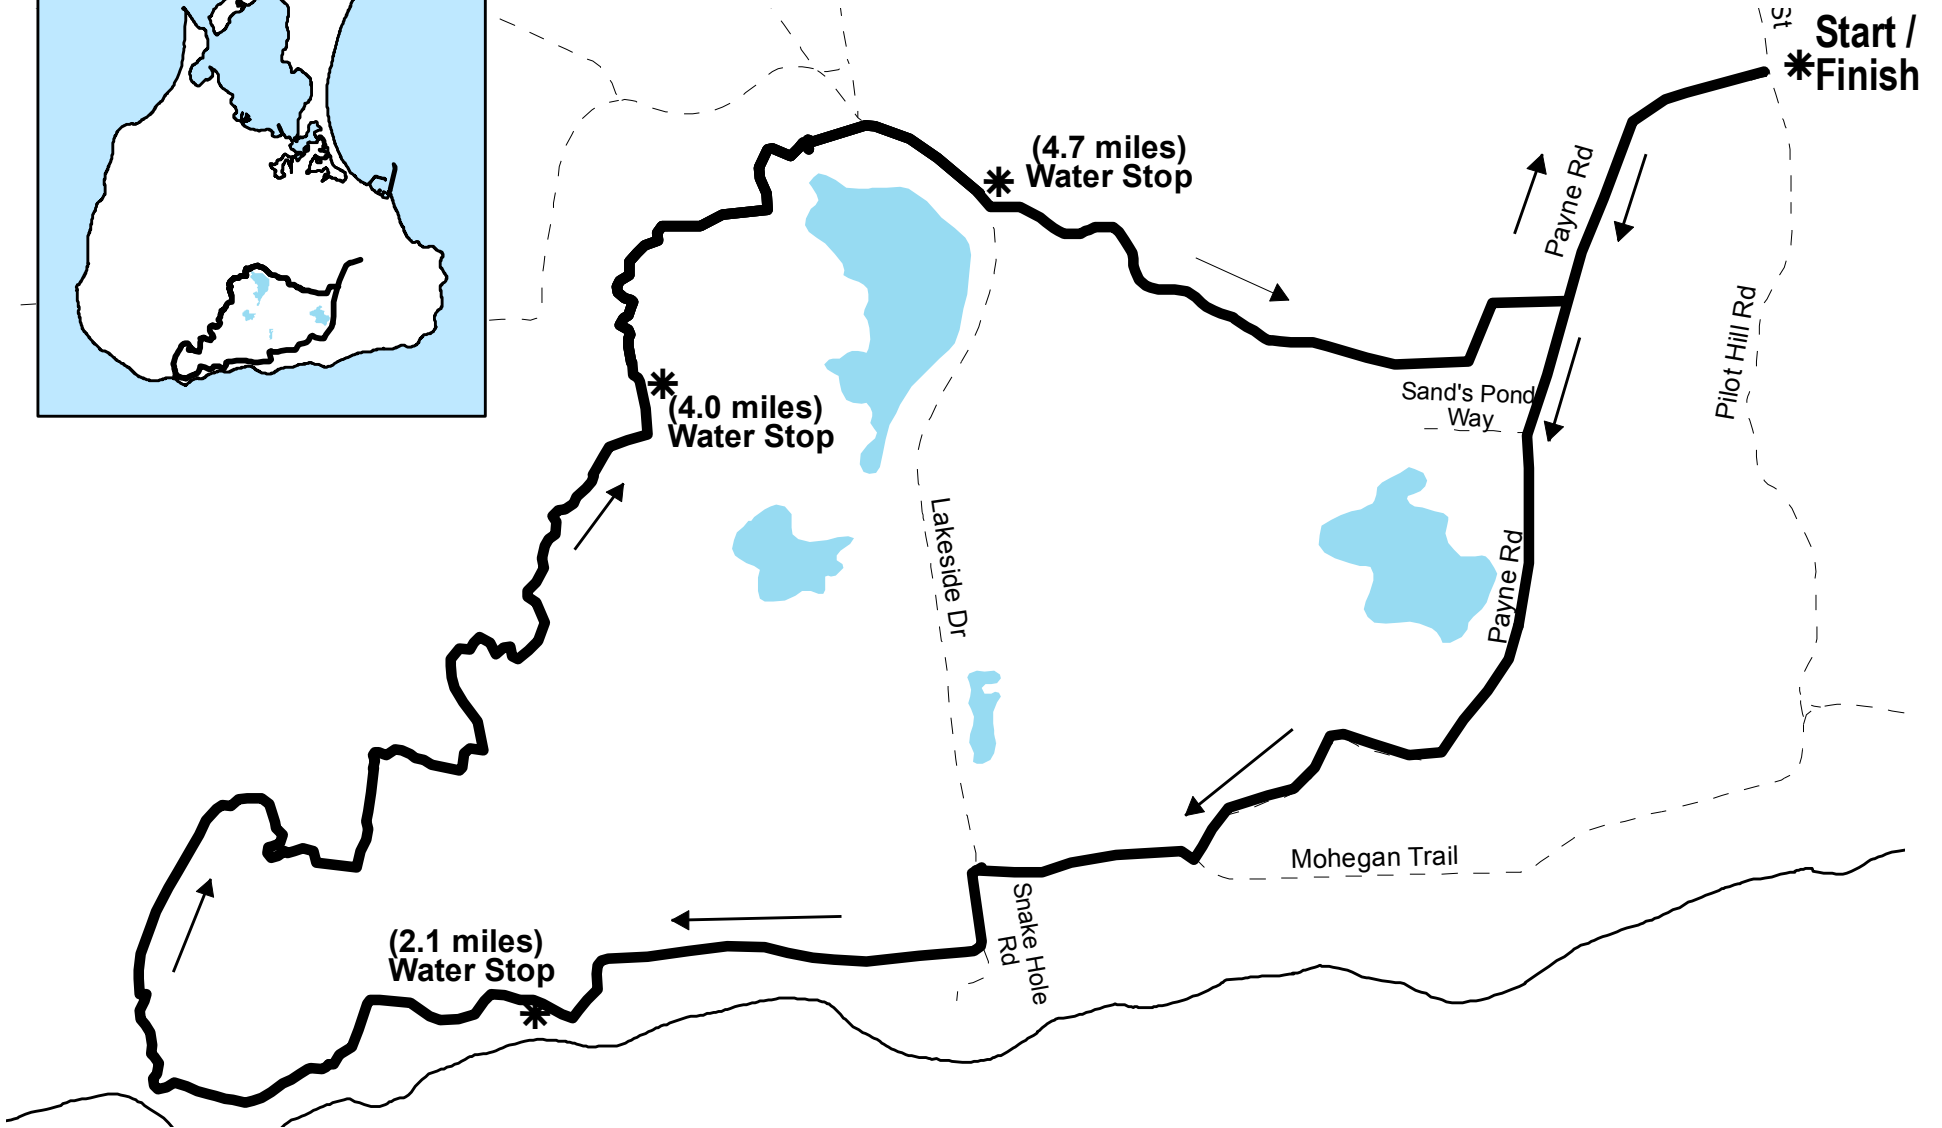

Town of New Shoreham

# Block Island Shad Bloom Race Trail

**\* Start /  
Finish**

**(4.7 miles)  
Water Stop**

**\* (4.0 miles)  
Water Stop**

**(2.1 miles)  
Water Stop**

Sand's Pond  
Way

Payne Rd

Pilot Hill Rd

Lakeside Dr

Payne Rd

Mohegan Trail

Snake Hole  
Rd